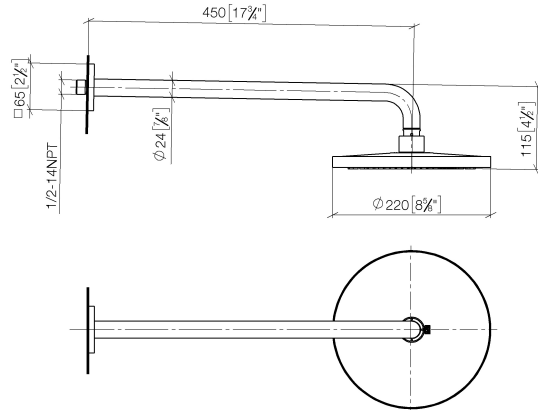

Rain shower with wall fixing 220 mm

28 649 670

- 450 mm projection
- rain shower Ø 220 mm
- rain flow
- rosette 65 x 65 mm
- 1/2" connection
- with anti-scale system
- quick clearing
- WRAS: 1707033
- This product can help a building to meet requirements of Green Building Rating Systems, e.g. LEED®, BREEAM®, DGNB

Recommended miscellaneous

Concealed wall elbow

35 085 970 90

- min. recess depth 90 mm
- max. recess depth 163 mm

Rain shower with wall fixing 220 mm

28 649 670

mm [inches]

Flow rate chart

Rain shower with wall fixing 220 mm

28 649 670

Spare parts list

No.	Item Number	Name	Quantity used	Delivery time
1	04 30 31 032 00 90	fixing set	1	2
2	09 17 20 120 90	holder	1	2
3	09 14 10 150 90	seal	2	2
4	09 27 67 015-00	rosette	1	10
5	09 31 11 038 90	pin	1	2
6	90 11 03 070 00-00	pipe	1	10
7	09 23 01 075 90	insert	1	2
8	04 12 05 092 00-00	shower	1	10
9	09 30 09 069 90	key	1	2

Hand shower set with integrated shower holder

27 802 970

- normal flow
- with anti-scale system
- 3/8" shower outlet
- metal shower hose 1250mm with integrated anti-twist protection
- rosette 60 x 60 mm
- 1/2" connection
- WRAS: 1912049