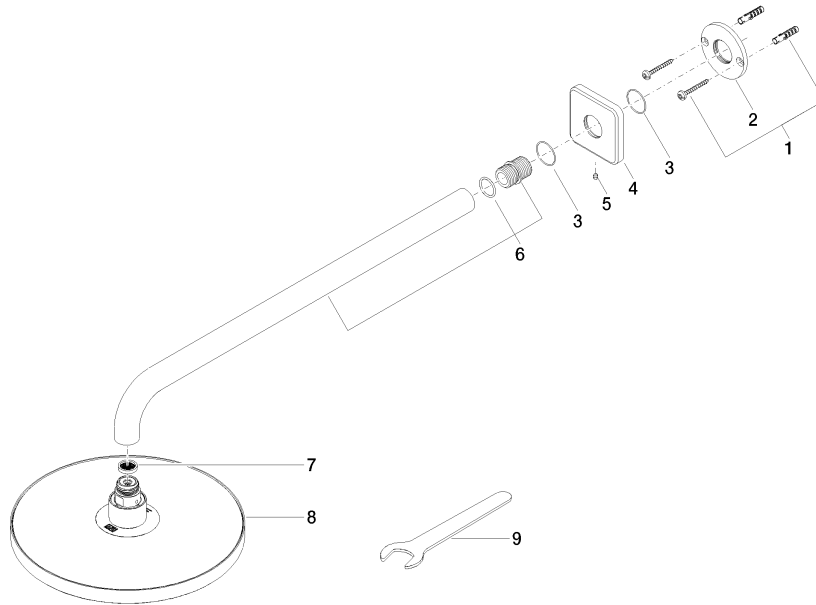

Rain shower with wall fixing 220 mm

28 649 670

- 450 mm projection
- rain shower Ø 220 mm
- rain flow
- rosette 65 x 65 mm
- 1/2" connection
- with anti-scale system
- quick clearing
- WRAS: 1707033
- This product can help a building to meet requirements of Green Building Rating Systems, e.g. LEED®, BREEAM®, DGNB

Recommended miscellaneous

Concealed wall elbow

35 085 970 90

- min. recess depth 90 mm
- max. recess depth 163 mm

Rain shower with wall fixing 220 mm

28 649 670

mm [inches]

Flow rate chart

Rain shower with wall fixing 220 mm

28 649 670

Spare parts list

No.	Item Number	Name	Quantity used	Delivery time
1	04 30 31 032 00 90	fixing set	1	2
2	09 17 20 120 90	holder	1	2
3	09 14 10 150 90	seal	2	2
4	09 27 67 015-00	rosette	1	10
5	09 31 11 038 90	pin	1	2
6	90 11 03 070 00-00	pipe	1	10
7	09 23 01 075 90	insert	1	2
8	04 12 05 092 00-00	shower	1	10
9	09 30 09 069 90	key	1	2

Hand shower set with integrated shower holder

27 802 970

- normal flow
- with anti-scale system
- 3/8" shower outlet
- metal shower hose 1250mm with integrated anti-twist protection
- rosette 60 x 60 mm
- 1/2" connection
- WRAS: 1912049