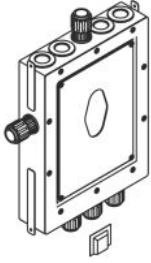

Drybox Concealed thermostat

#Error

- Dimensions 300 x 400 x 80 mm
- brushed stainless steel cover
- stainless steel casing
- Overflow is part of the scope of delivery.