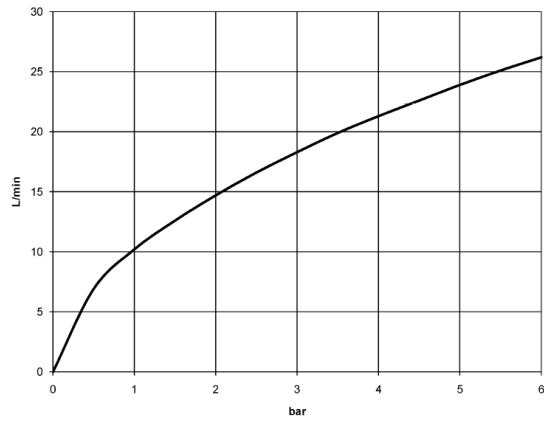

Flow rate chart