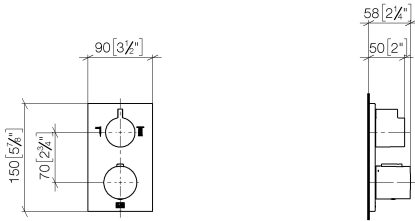

Rain shower with wall fixing 220 mm

28 649 670

- 450 mm projection
- rain shower Ø 220 mm
- rain flow
- rosette 65 x 65 mm
- 1/2" connection
- with anti-scale system
- quick clearing
- WRAS: 1707033
- This product can help a building to meet requirements of Green Building Rating Systems, e.g. LEED®, BREEAM®, DGNB

36 426 670

mm [inches]

Flow rate chart

Concealed thermostat with two function volume control

36 426 670

Concealed thermostat with two function volume control

36 426 670

Spare parts list