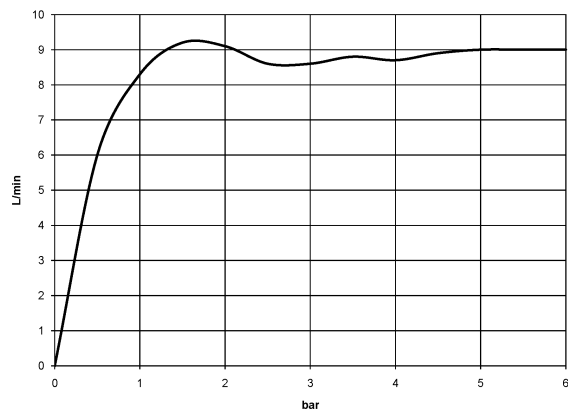

Recommended miscellaneous

Concealed wall elbow

35 085 970 90

- min. recess depth 90 mm
- max. recess depth 163 mm

Rain shower with wall fixing 220 mm

28 649 670

mm [inches]

Flow rate chart