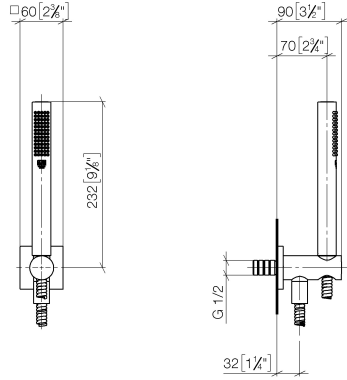

Hand shower set with integrated shower holder

27 802 970

- normal flow
- with anti-scale system
- 3/8" shower outlet
- metal shower hose 1250mm with integrated anti-twist protection
- rosette 60 x 60 mm
- 1/2" connection
- WRAS: 1912049

Recommended miscellaneous

Concealed wall elbow

- min. recess depth 90 mm
- max. recess depth 163 mm

35 085 970 90

Hand shower set with integrated shower holder

27 802 970

mm [inches]

Flow rate chart

Hand shower set with integrated shower holder

27 802 970

Spare parts list

No.	Item Number	Name	Quantity used	Delivery time
1	28 019 979-00	Hand shower	1	2
2	28 490 970-00	Wall elbow with integrated shower holder	1	10
3	90 30 02 072 00-00	Metal shower hose 1/2" x 3/8" x 1250 mm	1	10
4	09 14 20 026 90	seal	1	2