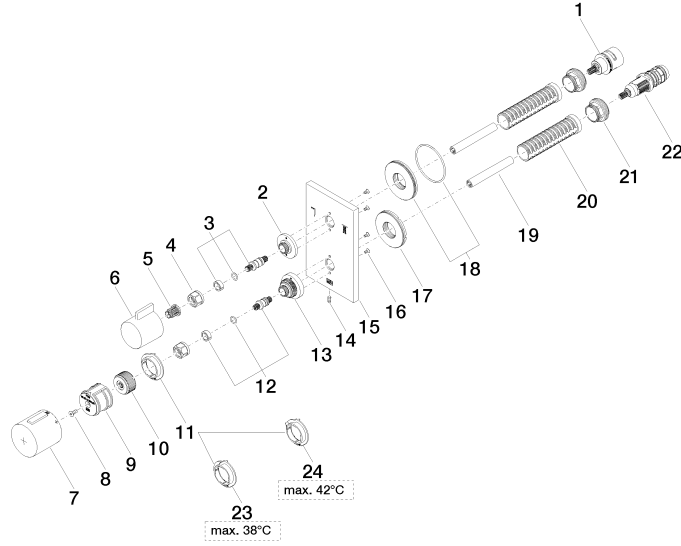

Hand shower set with integrated shower holder

27 802 970

- normal flow
- with anti-scale system
- 3/8" shower outlet
- metal shower hose 1250mm with integrated anti-twist protection
- rosette 60 x 60 mm
- 1/2" connection
- WRAS: 1912049

36 426 670

mm [inches]

Flow rate chart

Concealed thermostat with two function volume control

36 426 670

Concealed thermostat with two function volume control

36 426 670

Spare parts list

No.	Item Number	Name	Quantity used	Delivery time
1	90 90 03 163 00 90	diverter	1	2
2	09 12 12 053-00	base	1	10
3	04 29 06 111 00-00	spindle	1	60
4	09 23 30 023 90	nut	2	2
5	90 12 12 002 00 90	fixing cap	1	2
6	09 20 67 006-00	handle	1	10
7	90 17 33 017 00-00	handle	1	10
8	09 30 30 124 90	screw	1	2
9	09 12 12 052 90	base	1	2
10	09 12 12 054 90	base	1	2
11	09 28 10 187 90	regulator	1	2
12	04 29 06 024 00-00	spindle	1	60
13	09 12 12 051-00	base	1	10
14	09 31 11 134 90	pin	1	2
15	09 11 02 233-00	plate	1	10
16	09 30 30 157 90	screw	4	2
17	09 30 01 296 90	disc	1	2
18	90 30 01 190 00 90	disc	1	2
19	09 23 01 124 90	sleeve	2	2
20	09 18 40 077 90	sleeve	2	2
21	09 24 04 257 90	nut	2	2
22	90 15 02 013 00 90	cartridge	1	2
23	09 28 10 188 90	regulator	1	2
24	09 28 10 189 90	regulator	1	2