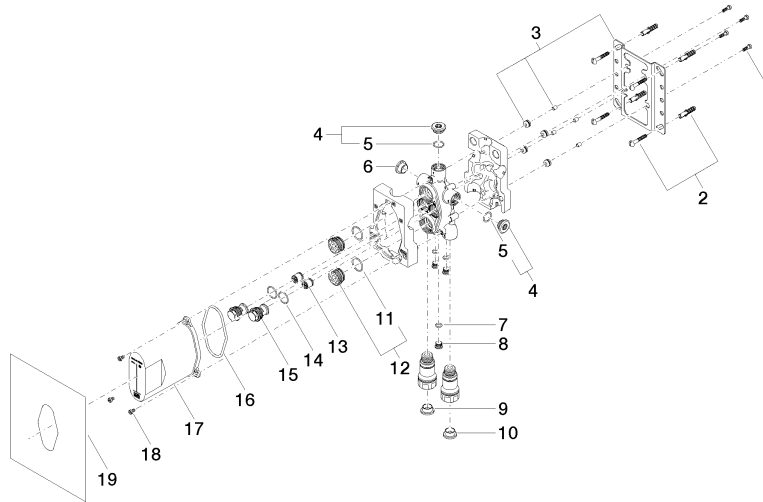

Concealed thermostat

#Error

Spare parts list

No.	Item Number	Name	Quantity used	Delivery time
1	09 30 30 171 90	screw	4	2
2	04 30 31 024 01 90	fixing set	2	2
3	04 17 20 127 00 90	holder	1	2
4	04 31 20 006 00 90	plug	2	2
5	09 14 10 053 90	seal	1	2
6	09 31 20 092 90	plug	1	2
7	09 14 10 139 90	seal	3	2
8	09 31 20 039 10 90	plug	3	60
9	09 31 20 093 90	plug	1	2
10	09 31 20 094 90	plug	1	2
11	09 14 10 112 90	seal	2	2
12	04 30 11 149 00 90	plug	2	2
13	90 23 01 040 00 90	back-flow preventer	2	2
14	09 14 10 056 90	seal	2	2
15	09 24 03 219 90	nipple	2	2
16	09 14 10 512 90	seal	1	2
17	04 21 02 146 00 90	cap	1	2
18	09 30 30 112 90	screw	3	2
19	04 14 03 080 00 90	gasket kit	1	2