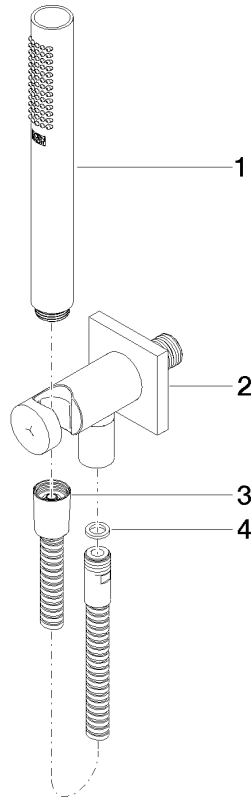

Rain shower with wall fixing 220 mm

28 649 670

Spare parts list

No.	Item Number	Name	Quantity used	Delivery time
1	04 30 31 032 00 90	fixing set	1	2
2	09 17 20 120 90	holder	1	2
3	09 14 10 150 90	seal	2	2
4	09 27 67 015-00	rosette	1	10
5	09 31 11 038 90	pin	1	2
6	90 11 03 070 00-00	pipe	1	10
7	09 23 01 075 90	insert	1	2
8	04 12 05 092 00-00	shower	1	10
9	09 30 09 069 90	key	1	2

Hand shower set with integrated shower holder

27 802 970

- normal flow
- with anti-scale system
- 3/8" shower outlet
- metal shower hose 1250mm with integrated anti-twist protection
- rosette 60 x 60 mm
- 1/2" connection
- WRAS: 1912049

Recommended miscellaneous

Concealed wall elbow

- min. recess depth 90 mm
- max. recess depth 163 mm

35 085 970 90

Hand shower set with integrated shower holder

27 802 970

mm [inches]

Flow rate chart

Hand shower set with integrated shower holder

27 802 970

Spare parts list

No.	Item Number	Name	Quantity used	Delivery time
1	28 019 979-00	Hand shower	1	2
2	28 490 970-00	Wall elbow with integrated shower holder	1	10
3	90 30 02 072 00-00	Metal shower hose 1/2" x 3/8" x 1250 mm	1	10
4	09 14 20 026 90	seal	1	2